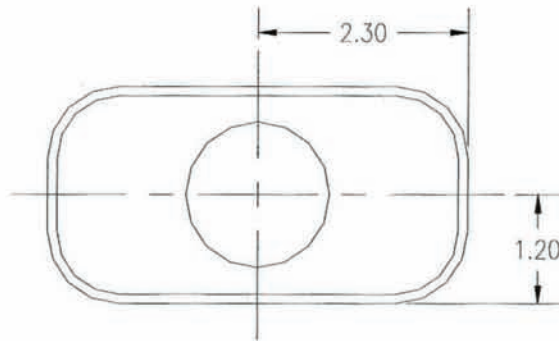

## WE HAVE A PRODUCT FOR YOU

Part #	30W14G
Capacity	32 oz., 1 qt.
Color	Silver
Material	Tin
Dimensions	2.875"L x 4.625"W x 6.875"H
Neck Width	1-3/4"
Case Pack	120 ea.
Pallet Pack	1,920 ea. (16 Cases)

NOZZLE SIZE & TYPE	CENTER OPENING	END OPENING
RIEKE JR.	✓	
.954" INWARD CURL	✓	
.954" OUTWARD CURL	✓	
1.000" DELTA		✓
1.000" INTERNATIONAL		✓
1 1/8" BETA		✓
1 1/4" ALPHA	✓	✓
1 1/4" INTERNATIONAL		✓
1 3/4" ALPHA		✓
1 3/4" DELTA		✓
1 3/4" INTERNATIONAL		✓
32mm METRIC DIN		✓
32mm REL	✓	✓

PRODUCT DRAWING  
 QUART "F" STYLE  
 206 X 409 X 614

MATERIAL	REV.
TINPLATE	A