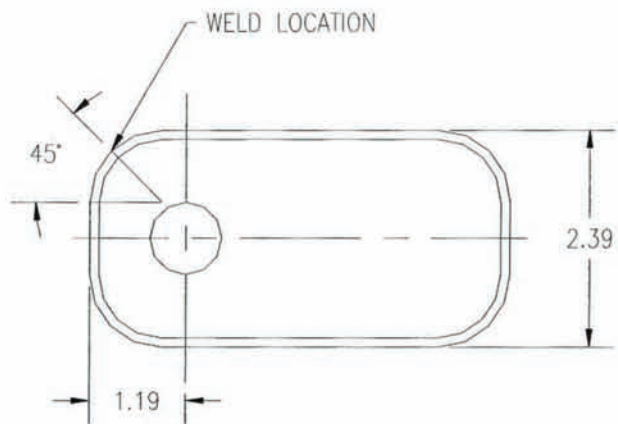

## WE HAVE A PRODUCT FOR YOU

Part #	30W14G
Capacity	32 oz., 1 qt.
Color	Silver
Material	Tin
Dimensions	2.875"L x 4.625"W x 6.875"H
Neck Width	1-3/4"
Case Pack	120 ea.
Pallet Pack	1,920 ea. (16 Cases)

NOZZLE SIZE & TYPE	CENTER OPENING	END OPENING
RIEKE JR.	✓	
.954" INWARD CURL	✓	
.954" OUTWARD CURL	✓	
1.000" DELTA		✓
1.000" INTERNATIONAL		✓
1 1/8" BETA		✓
1 1/4" ALPHA	✓	✓
1 1/4" INTERNATIONAL		✓
1 3/4" ALPHA		✓
1 3/4" DELTA		✓
1 3/4" INTERNATIONAL		✓
32mm METRIC DIN		✓
32mm REL	✓	✓

PRODUCT DRAWING  
 QUART "F" STYLE  
 206 X 409 X 614

MATERIAL	REV.
TINPLATE	A