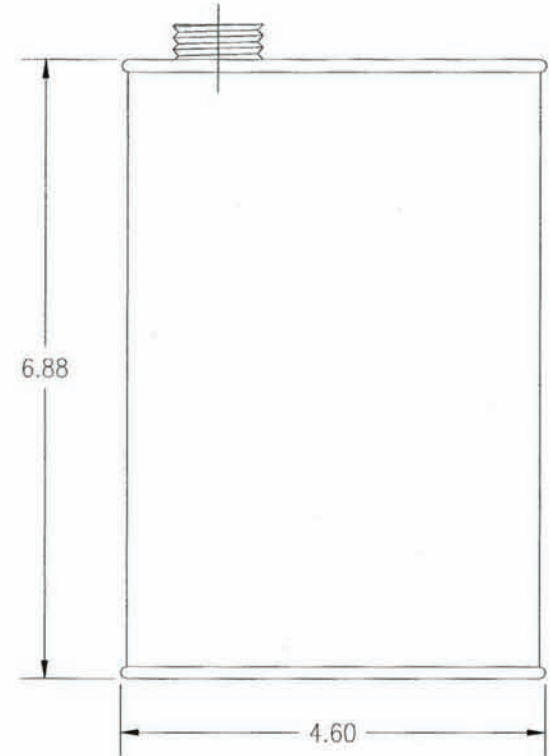

## WE HAVE A PRODUCT FOR YOU

Part #	30W14G
Capacity	32 oz., 1 qt.
Color	Silver
Material	Tin
Dimensions	2.875"L x 4.625"W x 6.875"H
Neck Width	1-3/4"
Case Pack	120 ea.
Pallet Pack	1,920 ea. (16 Cases)

NOZZLE SIZE & TYPE	CENTER OPENING	END OPENING
RIEKE JR.	✓	
.954" INWARD CURL	✓	
.954" OUTWARD CURL	✓	
1.000" DELTA		✓
1.000" INTERNATIONAL		✓
1 1/8" BETA		✓
1 1/4" ALPHA	✓	✓
1 1/4" INTERNATIONAL		✓
1 3/4" ALPHA		✓
1 3/4" DELTA		✓
1 3/4" INTERNATIONAL		✓
32mm METRIC DIN		✓
32mm REL	✓	✓

PRODUCT DRAWING  
 QUART "F" STYLE  
 206 X 409 X 614

MATERIAL	REV.
TINPLATE	A