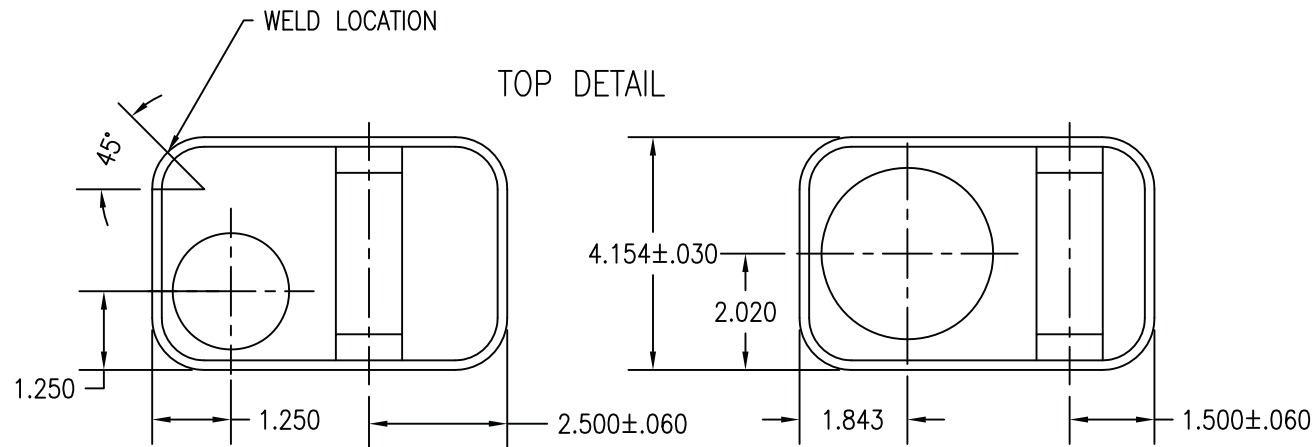

IF YOU...

MIX IT. FILL IT. PACK IT. SHIP IT.

WE HAVE A PRODUCT FOR YOU

Part #	30W122
Capacity	128 oz. 1 gal.
Color	Silver
Material	Tin
Dimensions	6.640"L x 4.154"W x 10.32"H
Neck Width	1-3/4"
Case Pack	40 ea.
Pallet pack	640 ea. (16 Cases)
Note	*Caps and closures sold separately

NOZZLE SIZE & TYPE	CENTER OPENING	END OPENING
RIEKE JR.		✓
32mm METRIC DIN		✓
32mm METRIC REL		✓
1 1/8" BETA		✓
1 1/4" ALPHA		✓
1 1/4" INTERNATIONAL		✓
1 3/4" ALPHA		✓
1 3/4" DELTA		✓
1 3/4" INTERNATIONAL		✓
2-5/8" SINGLE FRICTION	✓	
2-7/8" SCREW NECK	✓	

REV. BY	NO.	DATE	REVISION DESCRIPTION
WTB	A	6-3-99	ADDED 32mm METRIC REL TO CHART
D.Schack	B	7-18-2001	CHANGED TO TWO PLACE DECIMALS, CENTER OPENING WAS NOT CENTERED ON MINOR AXIS
D.Schack	C	11/30/2001	ADDED NOTE FOR EMBOSSED UN LOGO
D.Schack	D	2/4/2001	ADDED 57mm METRIC DIN TO CHART
D.BLYTHE	E	1/21/2003	CORRECTED HANDLE LOCATION TO 2.787 FROM 2.500

PH 630-629-6600 - FX 630-629-3690
 1195 W. FULLERTON AVE. - ADDISON, IL 60101
 WWW.THECARYCOMPANY.COM

PRODUCT DRAWING
 GALLON "F" STYLE
 403 X 610 X 907

APPROVED BY: WTB	LOCATION MEMPHIS	SUPERCEDES	MATERIAL	PRINT NO. PD403-2-001	REV. E
---------------------	---------------------	------------	----------	--------------------------	-----------