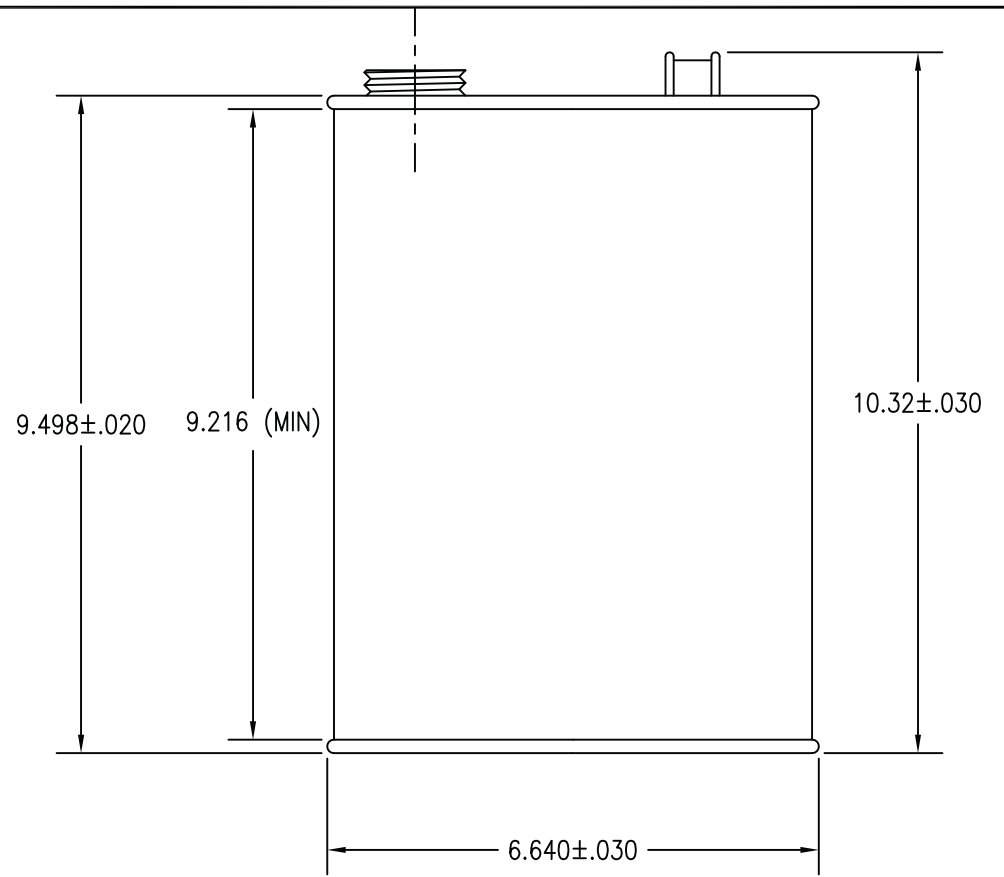

IF YOU...

MIX IT. FILL IT. PACK IT. SHIP IT.

WE HAVE A PRODUCT FOR YOU

Part #	30W122
Capacity	128 oz. 1 gal.
Color	Silver
Material	Tin
Dimensions	6.640"L x 4.154"W x 10.32"H
Neck Width	1-3/4"
Case Pack	40 ea.
Pallet pack	640 ea. (16 Cases)
Note	*Caps and closures sold separately

NOZZLE SIZE & TYPE	CENTER OPENING	END OPENING
RIEKE JR.		✓
32mm METRIC DIN		✓
32mm METRIC REL		✓
1 1/8" BETA		✓
1 1/4" ALPHA		✓
1 1/4" INTERNATIONAL		✓
1 3/4" ALPHA		✓
1 3/4" DELTA		✓
1 3/4" INTERNATIONAL		✓
2-5/8" SINGLE FRICTION	✓	
2-7/8" SCREW NECK	✓	

REV. BY	NO.	DATE	REVISION DESCRIPTION
WTB	A	6-3-99	ADDED 32mm METRIC REL TO CHART
D.Schack	B	7-18-2001	CHANGED TO TWO PLACE DECIMALS, CENTER OPENING WAS NOT CENTERED ON MINOR AXIS
D.Schack	C	11/30/2001	ADDED NOTE FOR EMBOSSED UN LOGO
D.Schack	D	2/4/2001	ADDED 57mm METRIC DIN TO CHART
D.BLYTHE	E	1/21/2003	CORRECTED HANDLE LOCATION TO 2.787 FROM 2.500

PH 630-629-6600 - FX 630-629-3690
 1195 W. FULLERTON AVE. - ADDISON, IL 60101
 WWW.THECARYCOMPANY.COM

PRODUCT DRAWING
 GALLON "F" STYLE
 403 X 610 X 907

APPROVED BY: WTB	LOCATION MEMPHIS	SUPERCEDES	MATERIAL	PRINT NO. PD403-2-001	REV. E
---------------------	---------------------	------------	----------	--------------------------	-----------